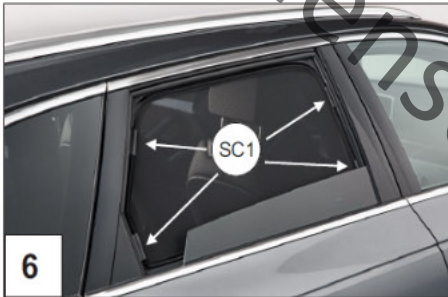

2 x

2 x

SC1-50

1

Volvo XC60 II ab 2017

UlimAir
air comfort

Part Number: 10067s-b

Date: 19-12-2019